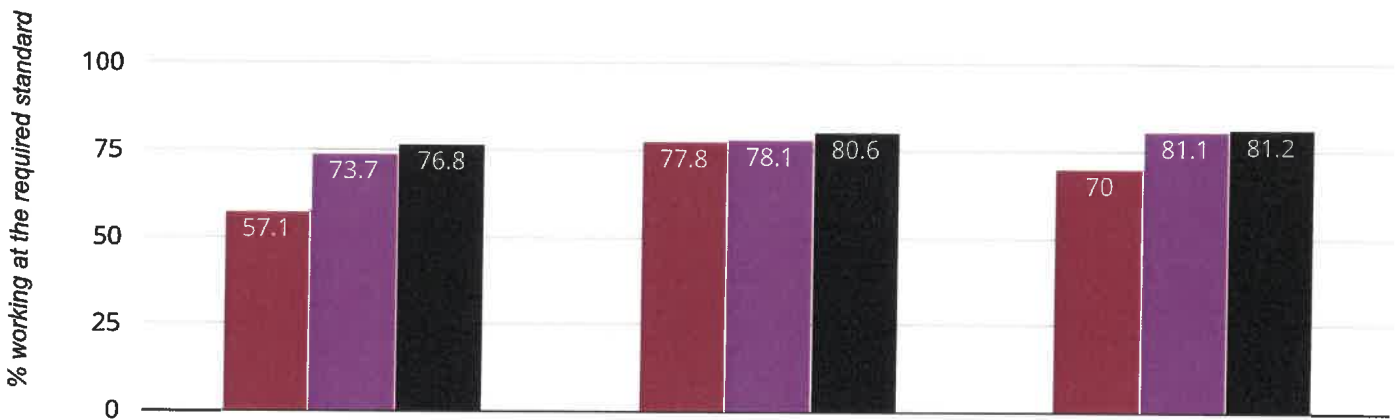

ST GEORGE'S CHURCH OF ENGLAND PRIMARY SCHOOL, SEMINGTON

🎧 Year 1: Working At

2015
2016
2017

70% in 2017

**7.8% points drop since
2016**

**12.9% points rise since
2015**

■ St George's Church of England Primary School, Semington

■ Wiltshire (195)

■ National (16225)

Year 2: Working At

2015

2016

2017

50% in 2017

16.7% points rise since