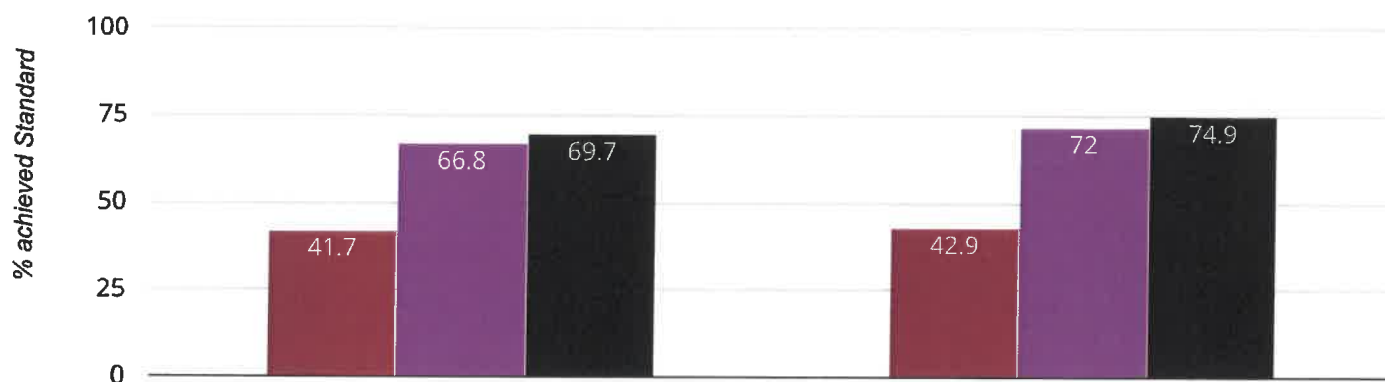

+ Maths - achieved standard

2016

2017

42.9% in 2017

1.2% points rise since

2016

■ St George's Church of England Primary School, Semington

■ Wiltshire (195)

■ National (15650)