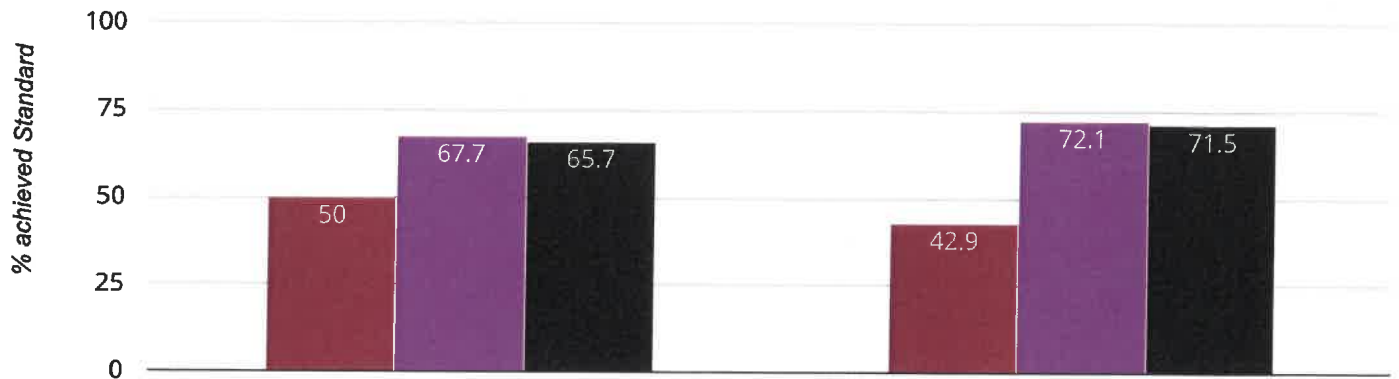

Reading - achieved standard

2016

2017

42.9% in 2017

7.1% points drop since

2016

■ St George's Church of England Primary School, Semington

■ Wiltshire (195)

■ National (15650)