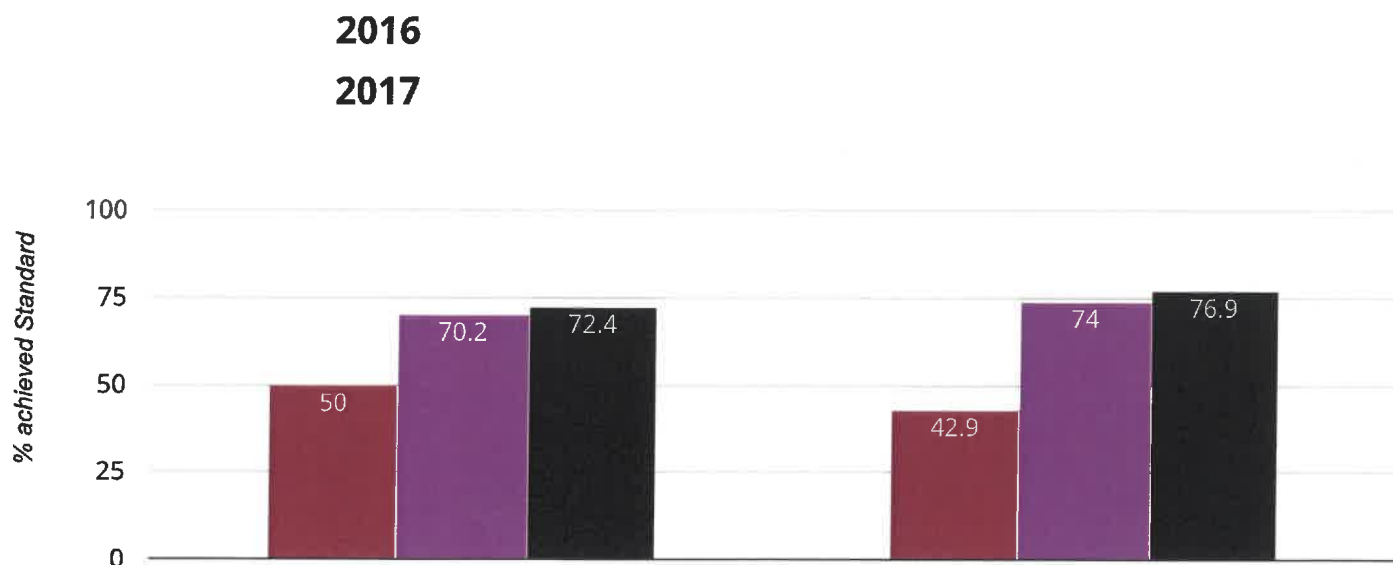

? GPS - achieved standard

42.9% in 2017

7.1% points drop since

2016

■ St George's Church of England Primary School, Semington

■ Wiltshire (195)

■ National (15650)