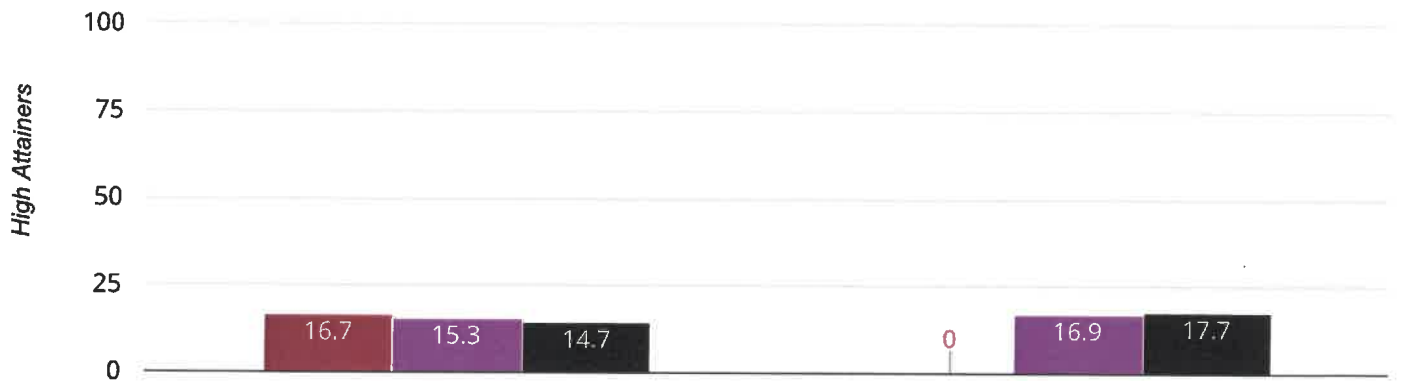

Writing

2016

2017

0% in 2017

16.7% points drop since

2016

■ St George's Church of England Primary School, Semington

■ Wiltshire (195)

■ National (15650)