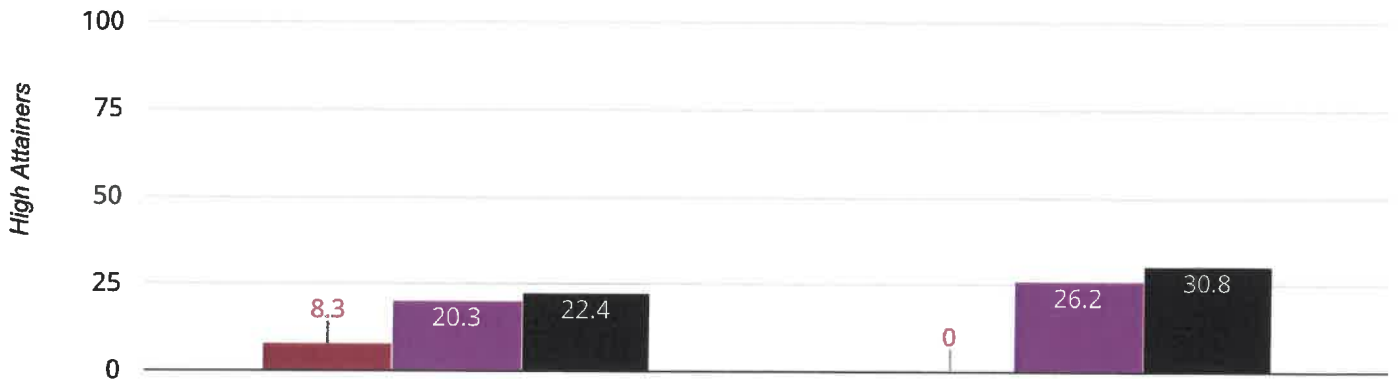

## ? GPS - achieved standard

**42.9% in 2017**

**7.1% points drop since**

**2016**

■ St George's Church of England Primary School, Semington

■ Wiltshire (195)

■ National (15650)

2016  
2017