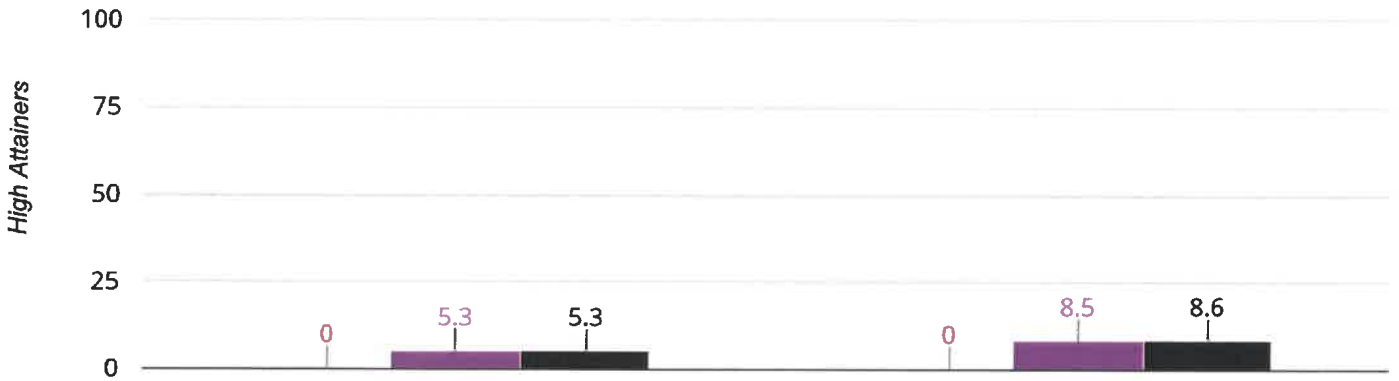

2016
2017

0% in 2017

0% change from 2016

■ St George's Church of England Primary School, Semington

■ Wiltshire (195)

■ National (15650)