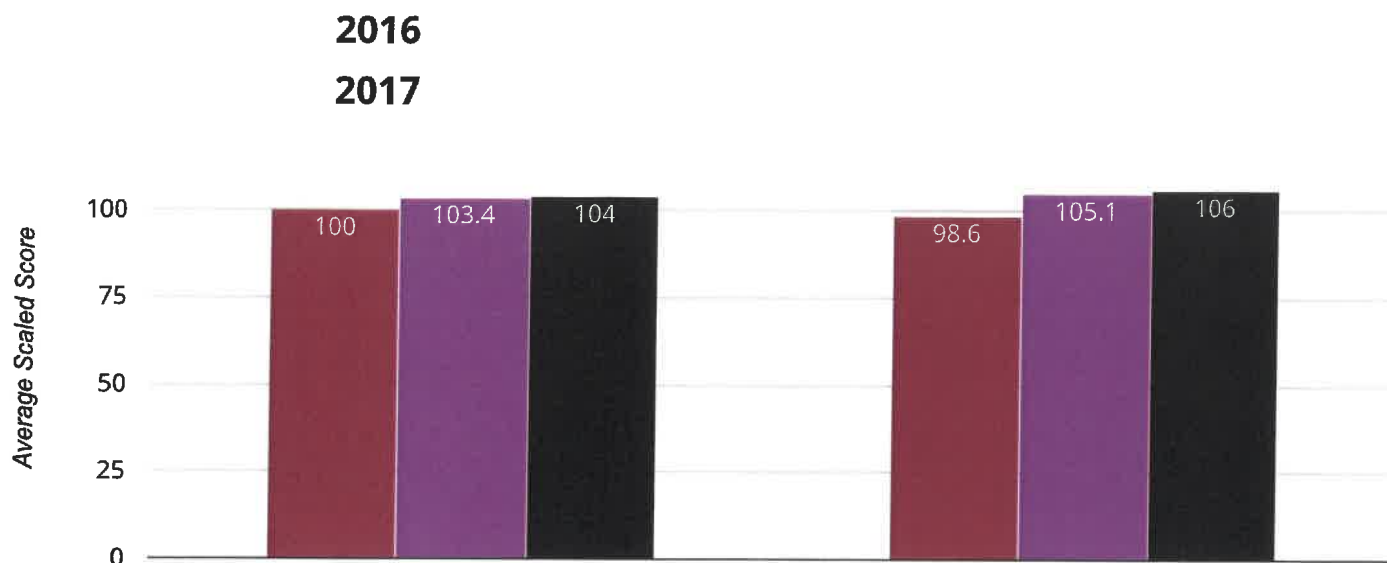

? GPS - average scaled score

98.6 in 2017

1.4 points drop since

2016

■ St George's Church of England Primary School, Semington

■ Wiltshire (195)

■ National (15650)