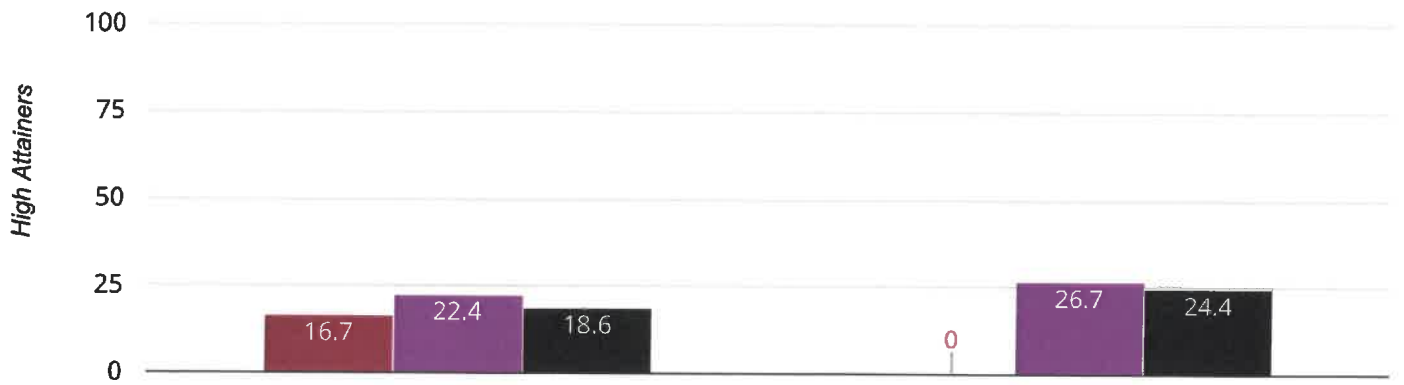

2016

2017

0% in 2017

16.7% points drop since

2016

■ St George's Church of England Primary School, Semington

■ Wiltshire (195)

■ National (15650)