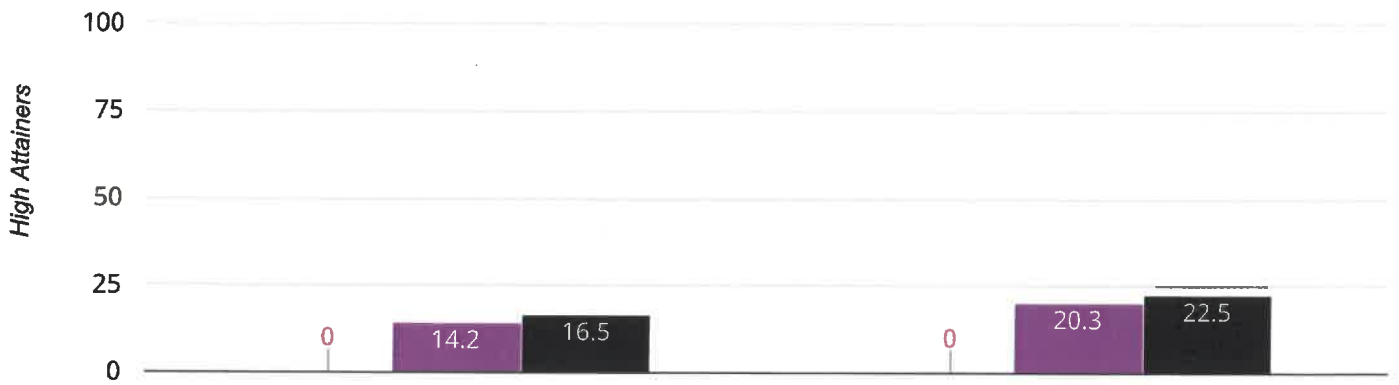

+ Maths

2016

2017

0% in 2017

0% change from 2016

■ St George's Church of England Primary School, Semington

■ Wiltshire (195)

■ National (15650)