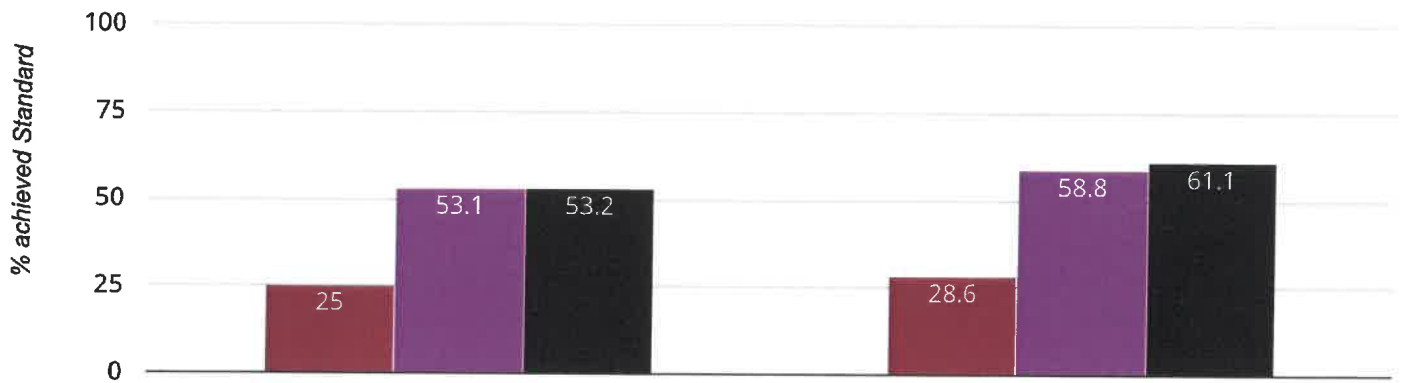

RWM - achieved standard

2016

2017

28.6% in 2017

3.6% points rise since

2016

St George's Church of England Primary School, Semington

Wiltshire (195)

National (15650)