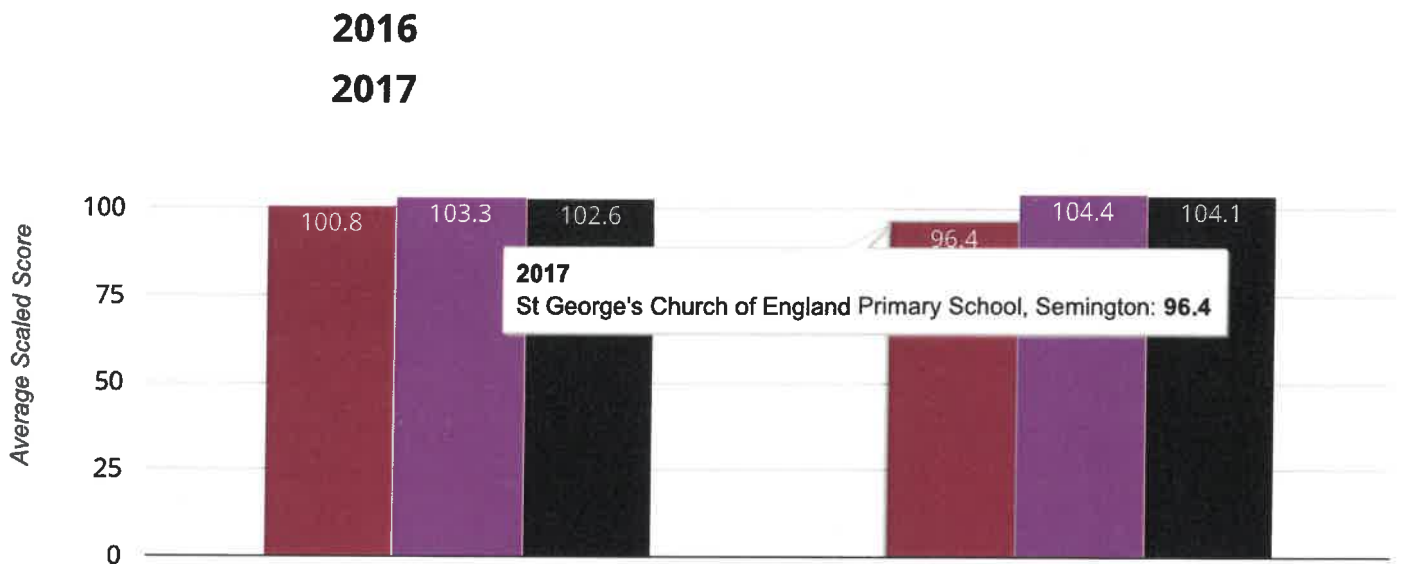

## Reading - average scaled score

**96.4 in 2017**

**4.4 points drop since**

**2016**

■ St George's Church of England Primary School, Semington

■ Wiltshire (195)

■ National (15650)