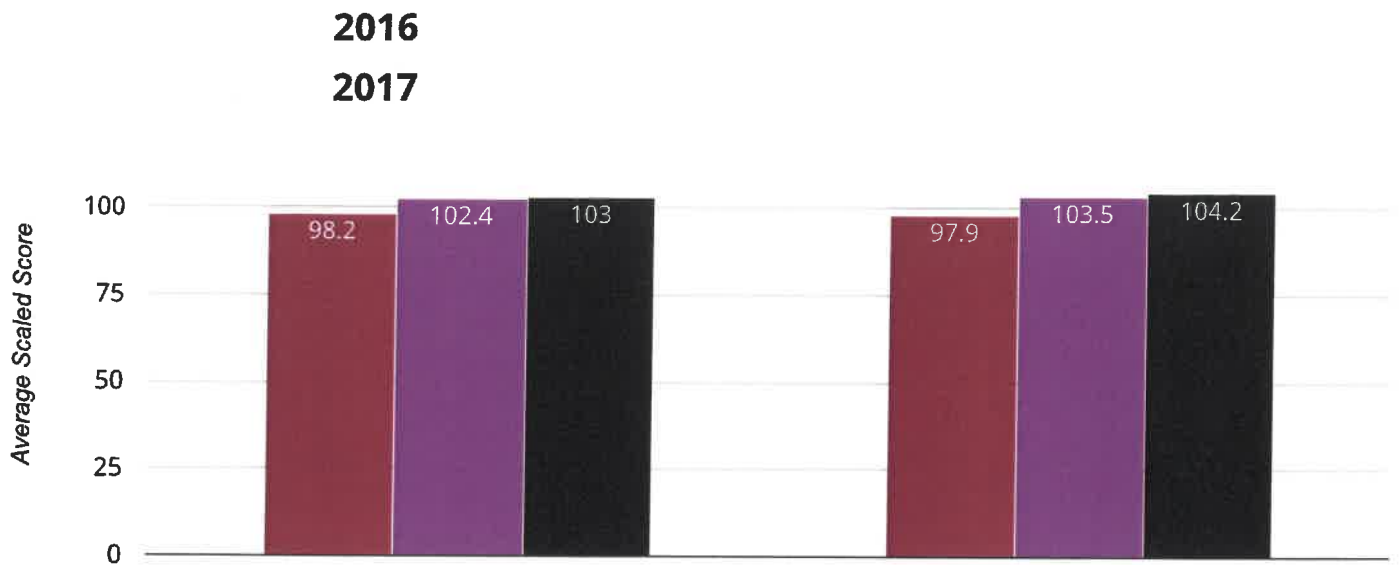

+ Maths - average scaled score

97.9 in **2017**

0.3 points **drop since**

2016

■ St George's Church of England Primary School, Semington

■ Wiltshire (195)

■ National (15650)