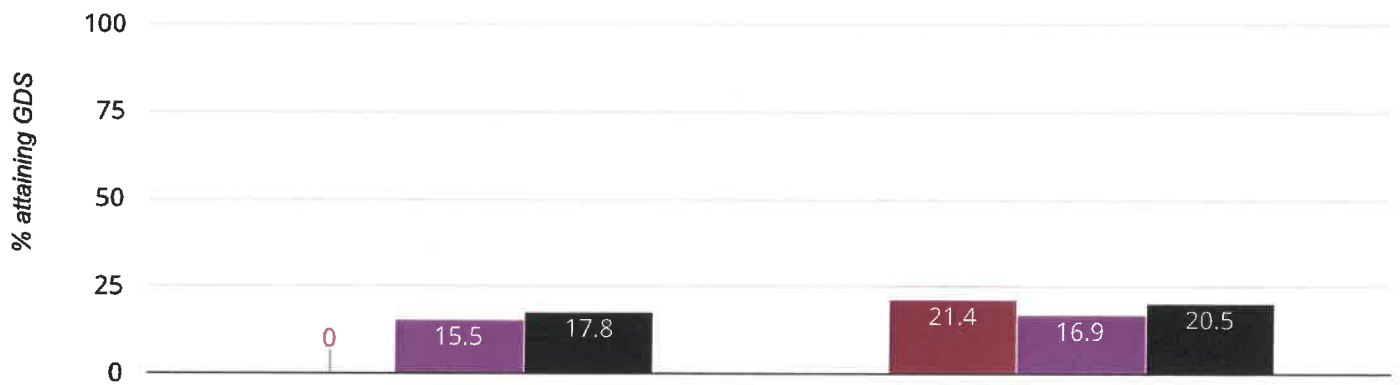

+ Maths - attaining GDS

2016

2017

21.4% in 2017

21.4% points rise since

2016

■ St George's Church of England Primary School, Semington

■ Wiltshire (196)

■ National (16286)