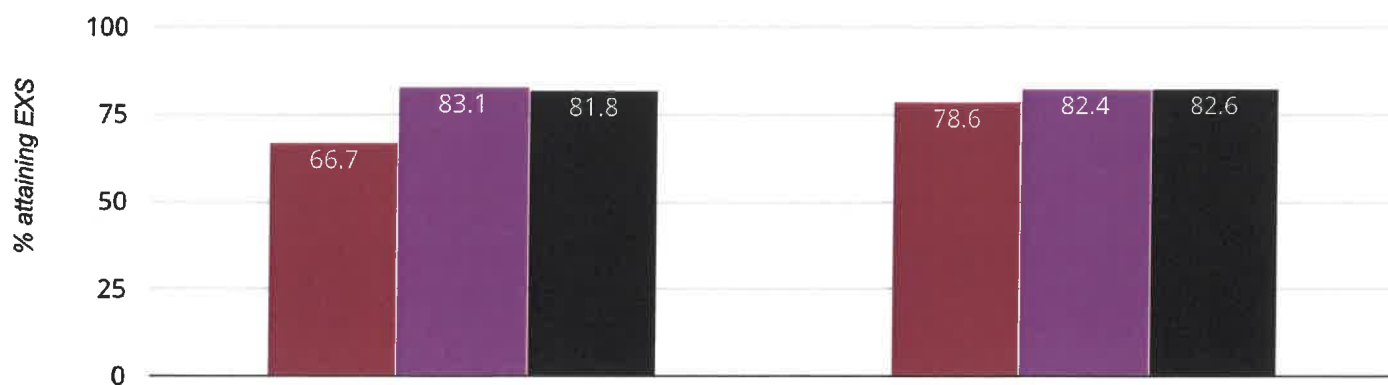

Science - attaining EXS

2016

2017

78.6% in 2017

11.9% points rise since

2016

■ St George's Church of England Primary School, Semington

■ Wiltshire (196)

■ National (16286)