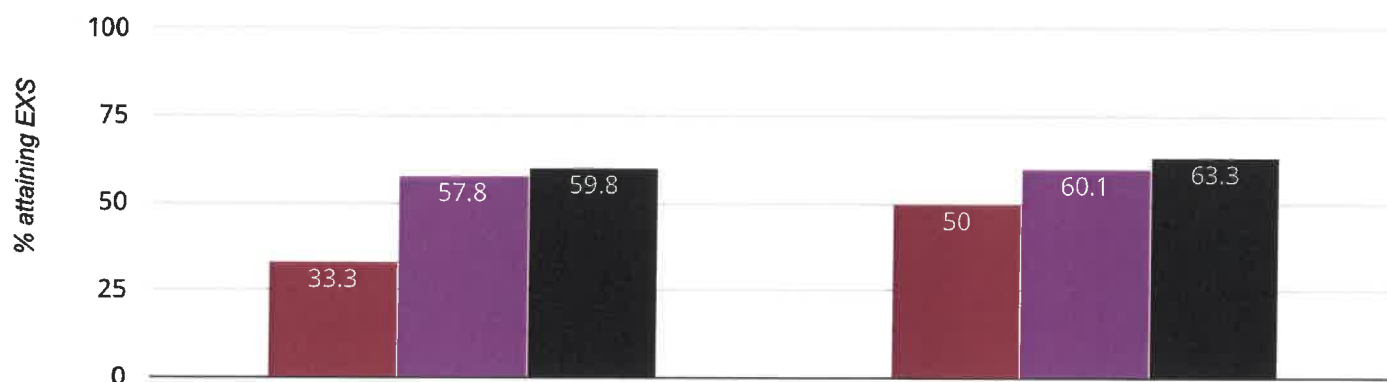

Reading, Writing, Maths and Science - attaining EXS

2016

2017

50 in 2017

16.7 points rise since

2016

St George's Church of England Primary School, Semington

Wiltshire (196)

National (16286)