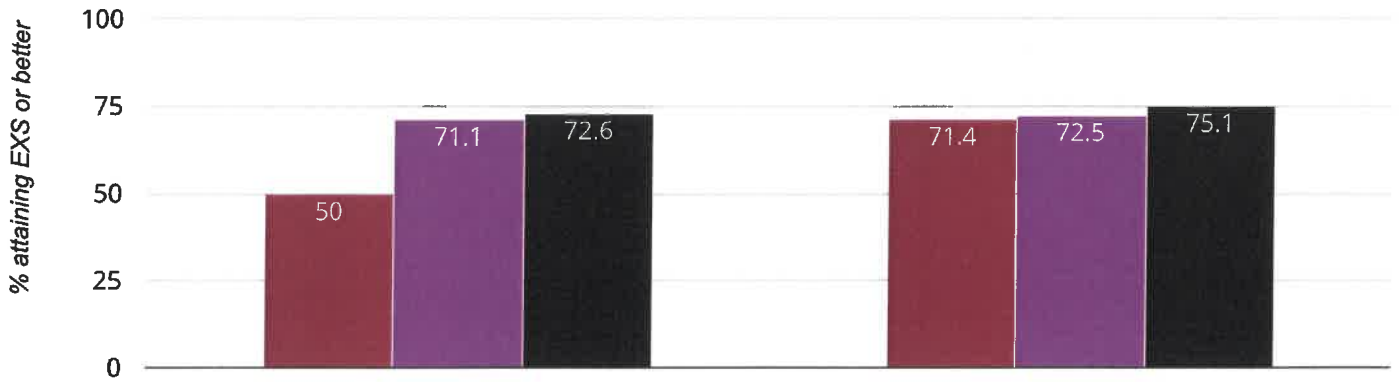

⊕ Maths - attaining EXS or better

2016

2017

71.4% in 2017

21.4% points rise since

2016

■ St George's Church of England Primary School, Semington

■ Wiltshire (196)

■ National (16286)