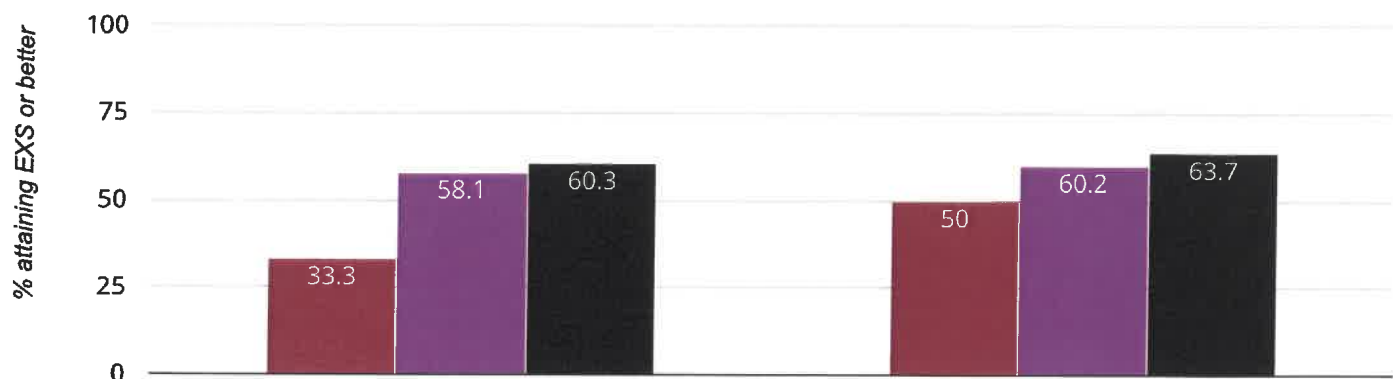

## RWM - attaining EXS or better

2016

2017

**50% in 2017**

**16.7% points rise since**

**2016**

 St George's Church of England Primary School, Semington

 Wiltshire (196)