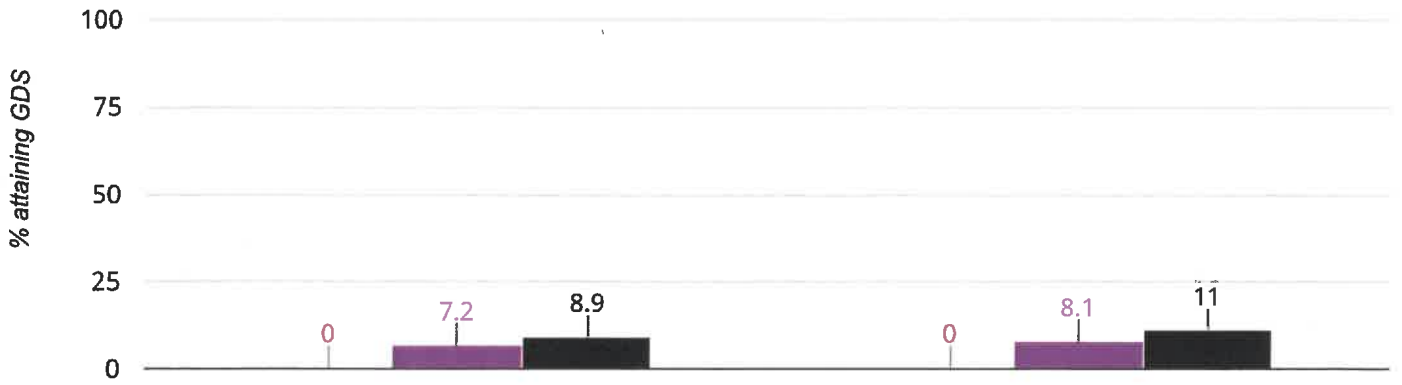

RWM - attaining GDS

2016

2017

0% in 2017

0% change from 2016

■ St George's Church of England Primary School, Semington

■ Wiltshire (196)

■ National (16286)