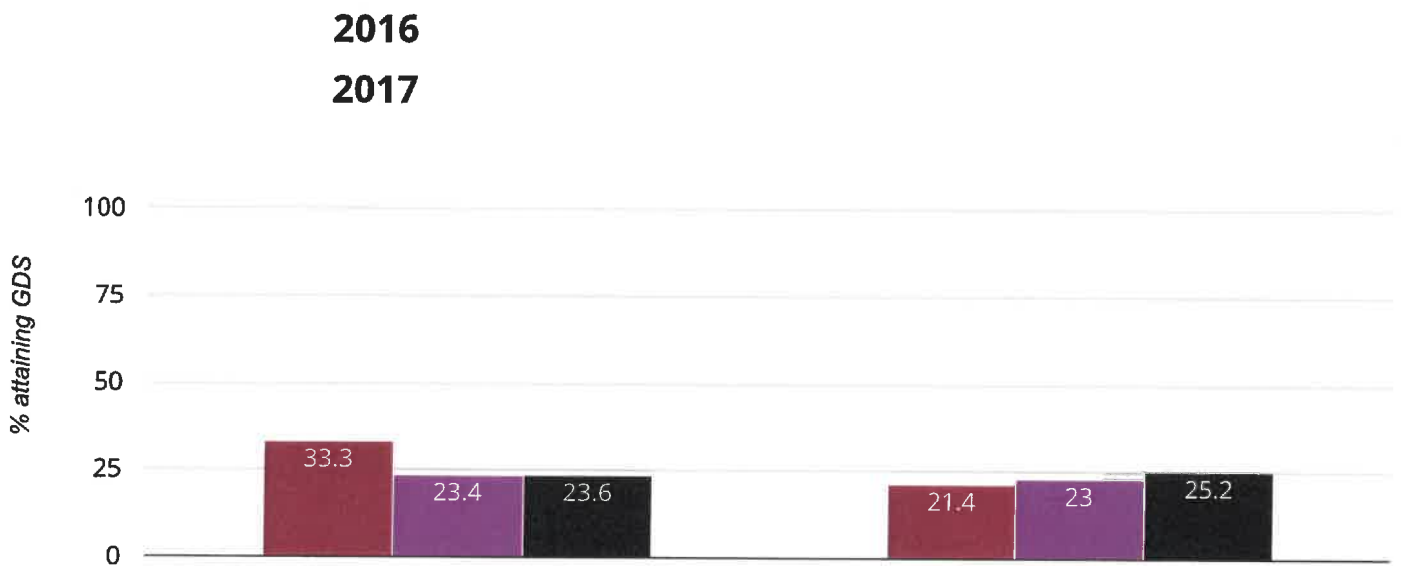

ST GEORGE'S CHURCH OF ENGLAND PRIMARY SCHOOL, SEMINGTON

Reading - attaining GDS

21.4% in 2017

11.9% points drop since

2016

■ St George's Church of England Primary School, Semington

■ Wiltshire (196)

■ National (16286)