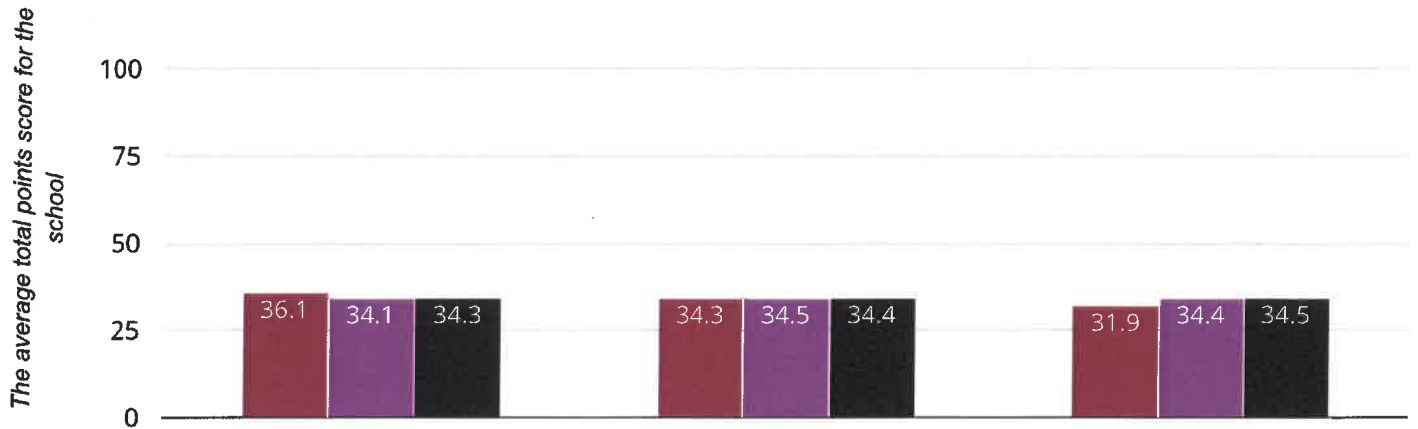

Average Total Points Score

2015

2016

2017

31.9 in 2017

2.4 points drop since

2016

4.2 points drop since

2015

St George's Church of England Primary School, Semington

Wiltshire (209)

National (17551)