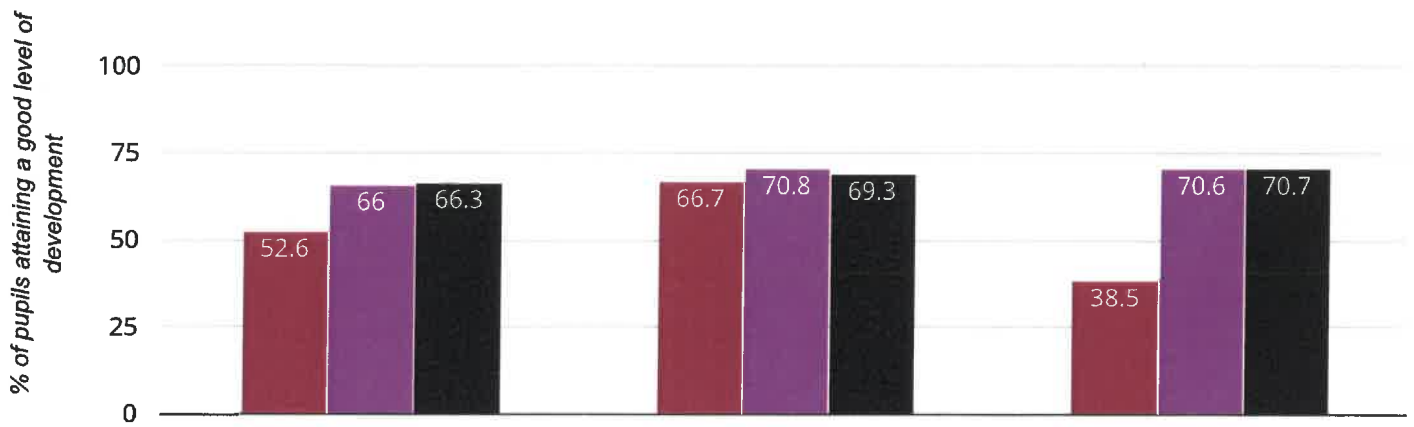

ST GEORGE'S CHURCH OF ENGLAND PRIMARY SCHOOL, SEMINGTON

★ Good Level Of Development

2015

2016

2017

38.5% in 2017

28.2% points drop since

2016

14.1% points drop since

2015

■ St George's Church of England Primary School, Semington

■ Wiltshire (209)

■ National (17551)

Average Total Points Score

2015

2016