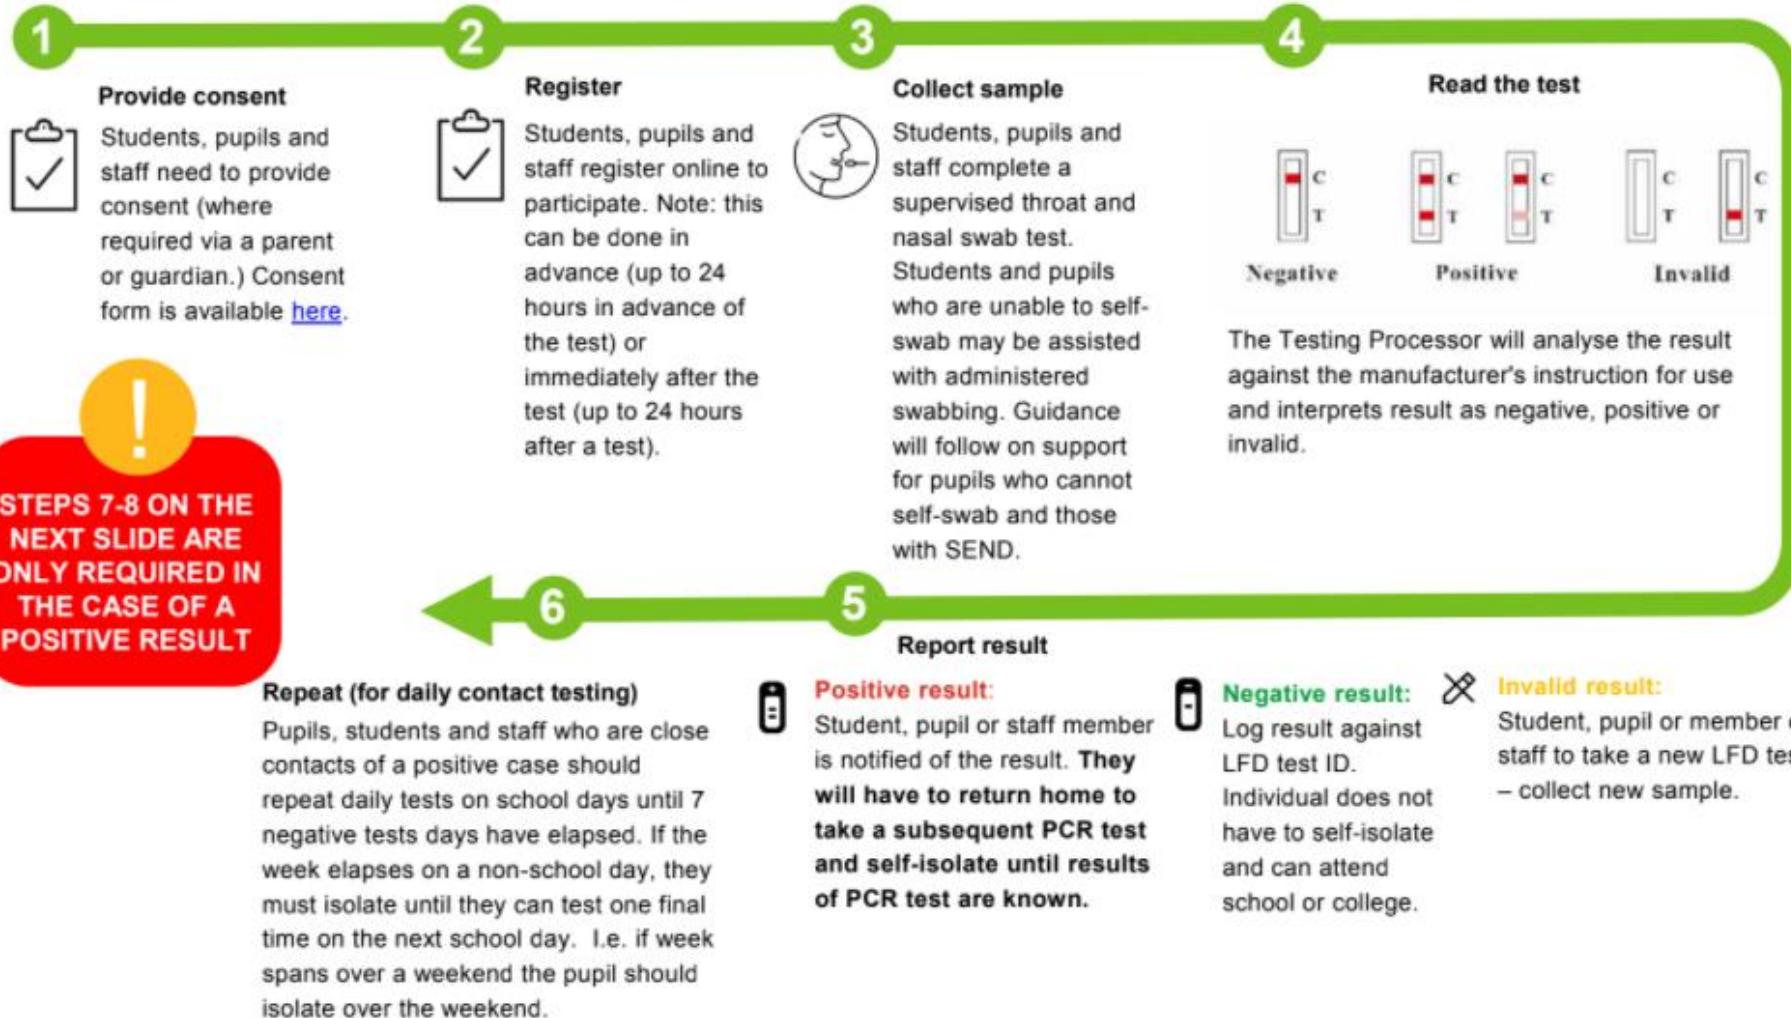

The testing journey

The testing journey: positive result

For individuals who have returned a positive LFD test, schools and colleges should follow the following steps:

! If, at any point, a student, pupil or staff member begins displaying symptoms they must follow [government guidelines](#).